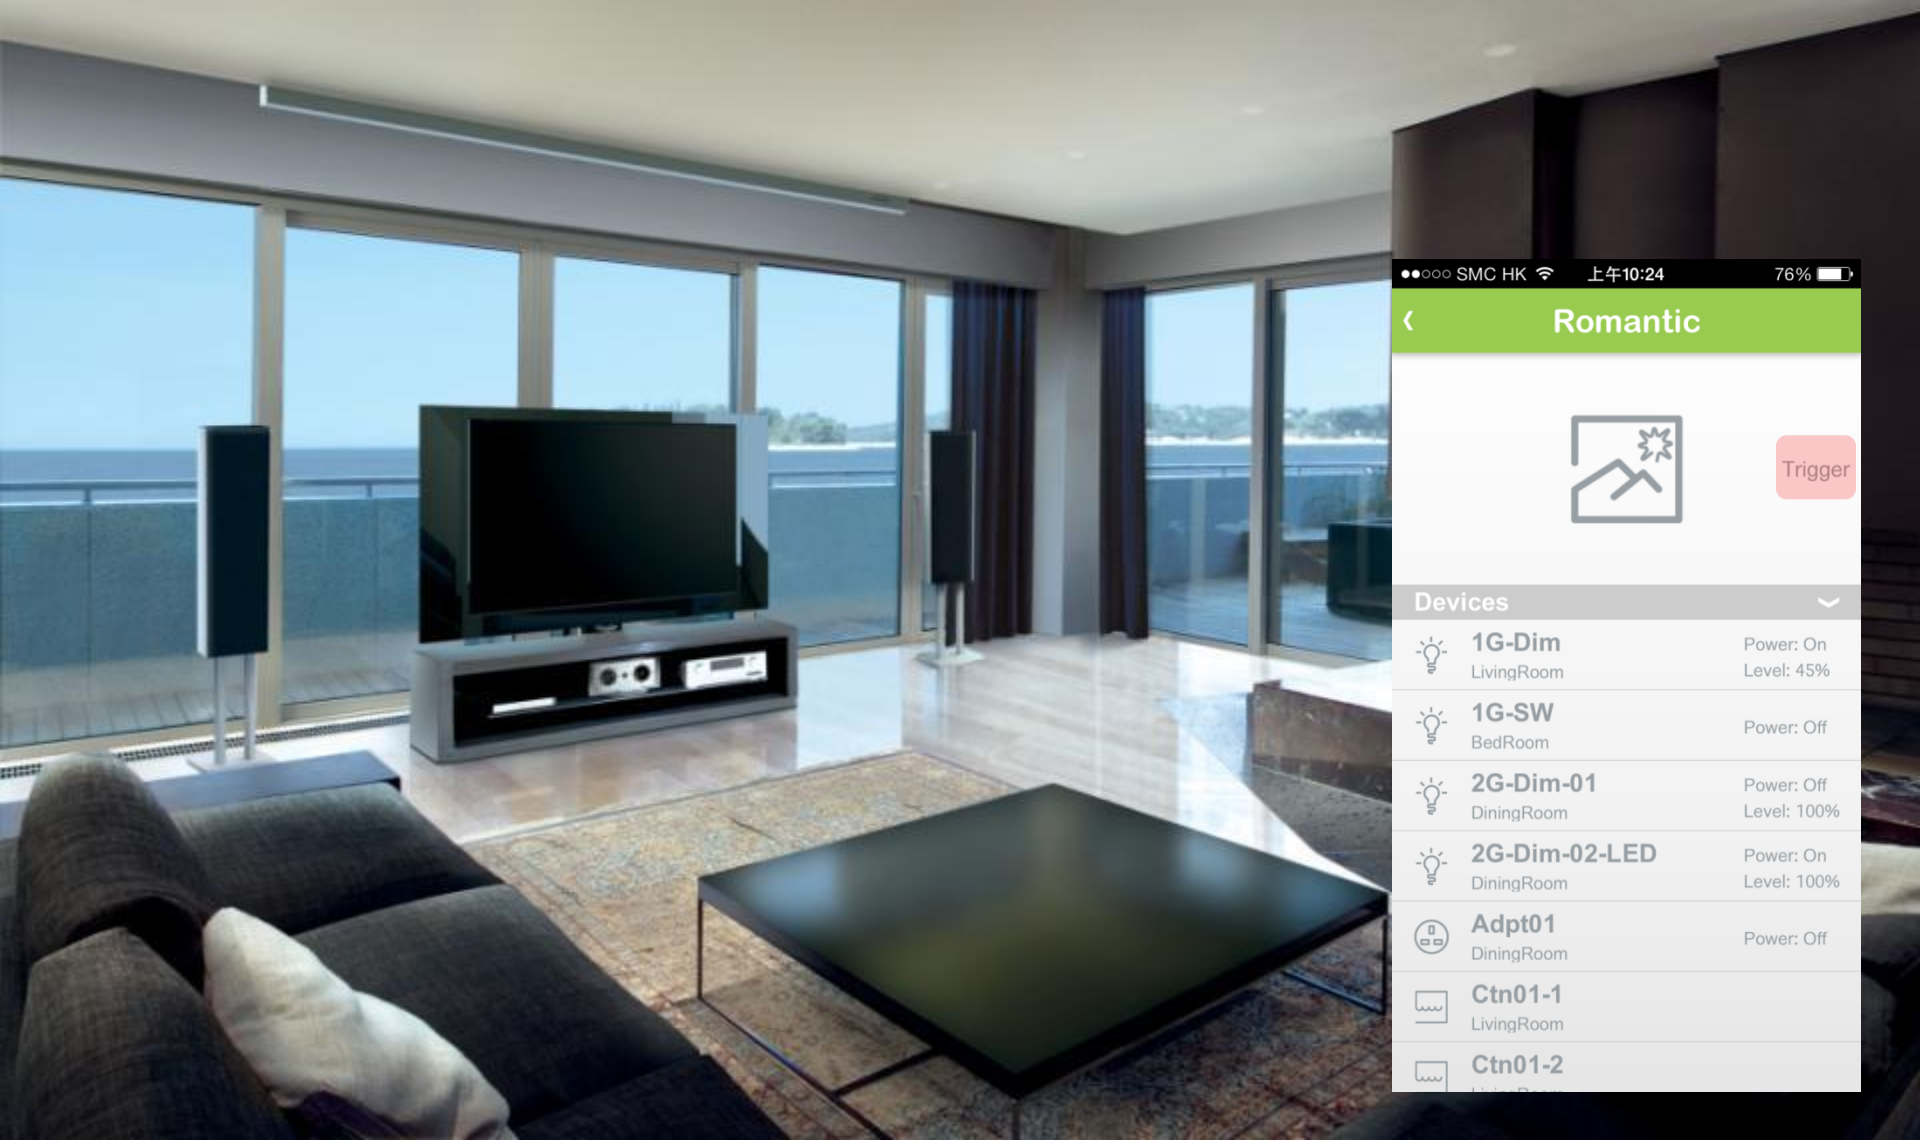

Fully integrated home control

ULTI Smart Home Control System

Control

TV control

AC control

Light control

Scene control by simply one press on mobile GUI

SMC HK 上午10:24 76%

Romantic

Trigger

Devices

	1G-Dim LivingRoom	Power: On Level: 45%
	1G-SW BedRoom	Power: Off
	2G-Dim-01 DiningRoom	Power: Off Level: 100%
	2G-Dim-02-LED DiningRoom	Power: On Level: 100%
	Adpt01 DiningRoom	Power: Off
	Ctn01-1 LivingRoom	
	Ctn01-2 LivingRoom	

Morning scene to open curtain, turn off light and air-conditioner automatically to wake you up in comfort environment

Close curtain, switch on room lights and air-conditioner while bed time

Out of home control