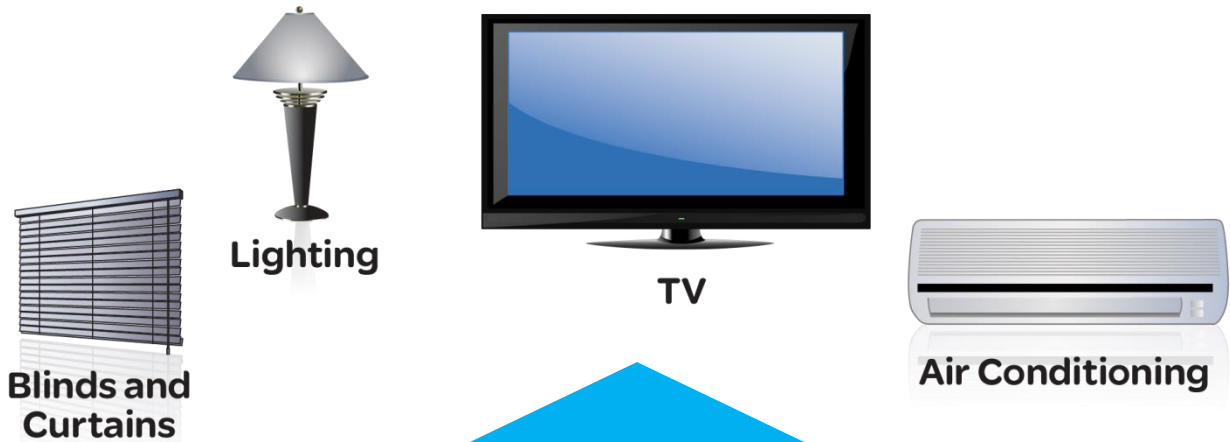

ULTI EZinstall3

A new Technology Platform for
Smart Home Control System

Easy installation

TruRetrofit installation

- Unlike other home control systems, you simply remove your original switch and upgrade to an EZinstall3 replacement
- 2-wire retrofit design requires no neutral wires, easy installation, without hassle on rewiring
- Enables the instant automation of older building

ZigBee wireless

- Uses ZigBee as wireless connection and control
- ZigBee's Peer-to-Peer wireless mesh networking standard with no virtually limitation in range and scalability
- No worry about the type of decorating materials that will affect the quality of remote control

Fully integrated home control

ULTI Smart Home Control System

Control

TV control

AC control

Light control

Scene control by simply one press on mobile GUI

SMC HK 上午10:24 76%