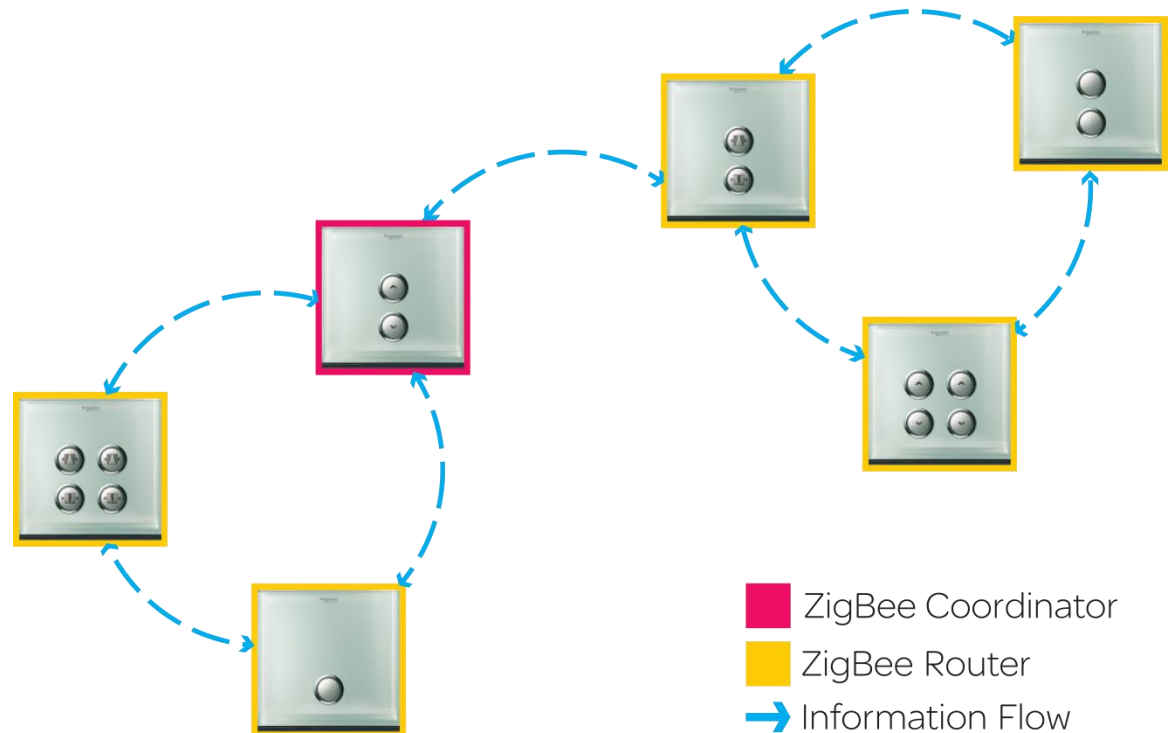

ULTI EZinstall3

A new Technology Platform for
Smart Home Control System

Easy installation

TruRetrofit installation

- Unlike other home control systems, you simply remove your original switch and upgrade to an EZinstall3 replacement
- 2-wire retrofit design requires no neutral wires, easy installation, without hassle on rewiring
- Enables the instant automation of older building

ZigBee wireless

- Uses ZigBee as wireless connection and control
- ZigBee's Peer-to-Peer wireless mesh networking standard with no virtually limitation in range and scalability
- No worry about the type of decorating materials that will affect the quality of remote control

Fully integrated home control

ULTI Smart Home Control System

Control

TV control

AC control

Light control

Scene control by simply one press on mobile GUI

SMC HK 上午10:24 76%

DIY - Use your favorite picture to represent scene and re-size / re-locate icons for your App's home page

Simply click the “+” icon from the scene to fully control the parameter of its devices individually