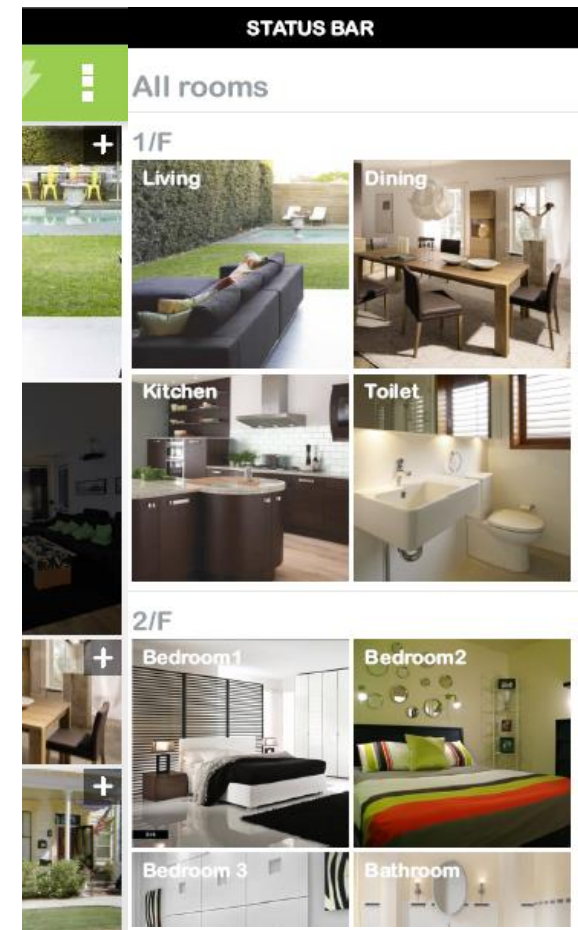

Morning scene to open curtain, turn off light and air-conditioner automatically to wake you up in comfort environment

Close curtain, switch on room lights and air-conditioner while bed time

Out of home control

You can control your home with ULTI anytime anywhere

Intuitive GUI

ULTI App is user-friendly for customer by different level of controls

Functional Level

Favorite Level

Room Level

ULTI GUI is simple to use with easy understand icon to represent different devices

DIY - Use your favorite picture to represent scene and re-size / re-locate icons for your App's home page

Simply click the “+” icon from the scene to fully control the parameter of its devices individually