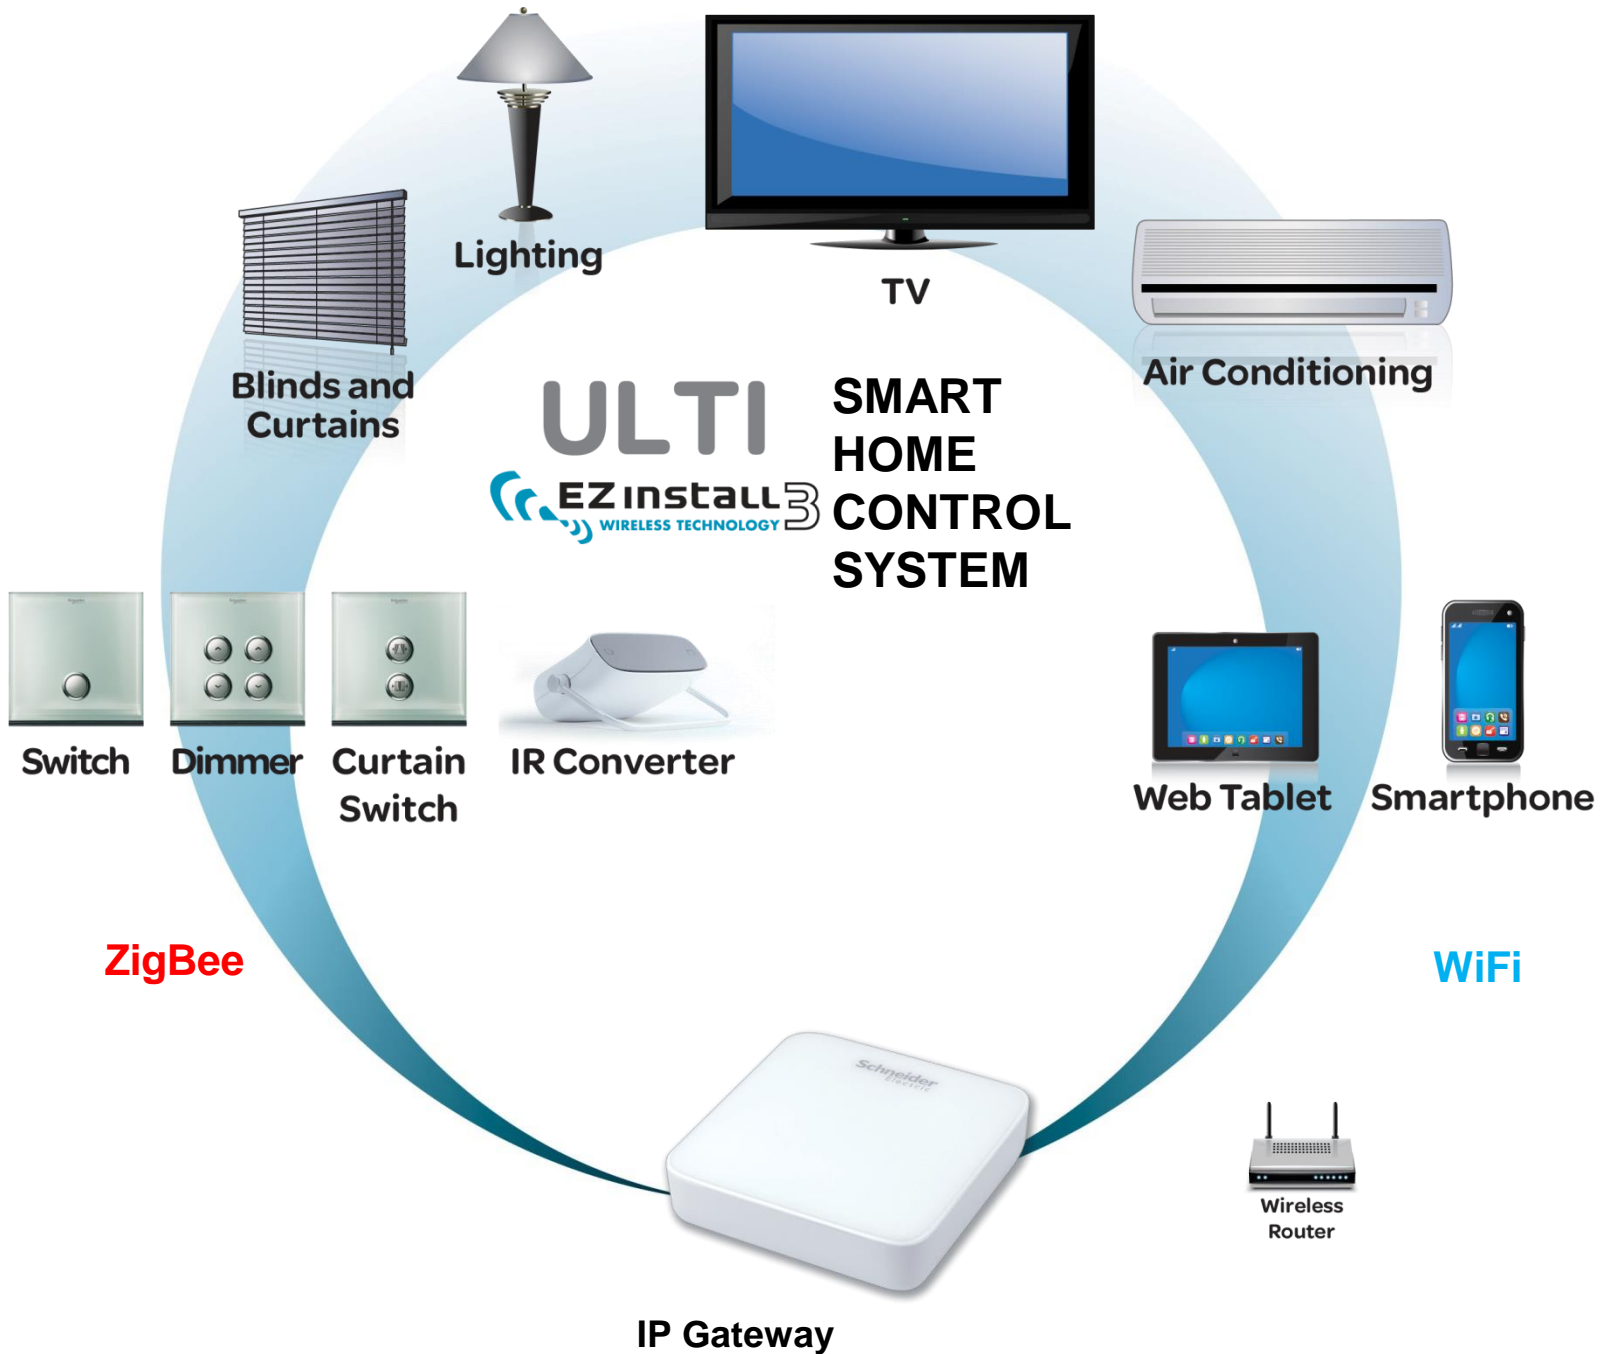

ULTI EZinstall3

A new Technology Platform for
Smart Home Control System

Easy installation

TruRetrofit installation

- Unlike other home control systems, you simply remove your original switch and upgrade to an EZinstall3 replacement
- 2-wire retrofit design requires no neutral wires, easy installation, without hassle on rewiring
- Enables the instant automation of older building

ZigBee wireless

- Uses ZigBee as wireless connection and control
- ZigBee's Peer-to-Peer wireless mesh networking standard with no virtually limitation in range and scalability
- No worry about the type of decorating materials that will affect the quality of remote control

Fully integrated home control

ULTI Smart Home Control System

Control

TV control

AC control

Light control

Scene control by simply one press on mobile GUI

SMC HK 上午10:24 76%

Romantic

Trigger

Devices

	1G-Dim LivingRoom	Power: On Level: 45%
	1G-SW BedRoom	Power: Off
	2G-Dim-01 DiningRoom	Power: Off Level: 100%
	2G-Dim-02-LED DiningRoom	Power: On Level: 100%
	Adpt01 DiningRoom	Power: Off
	Ctn01-1 LivingRoom	
	Ctn01-2 LivingRoom	