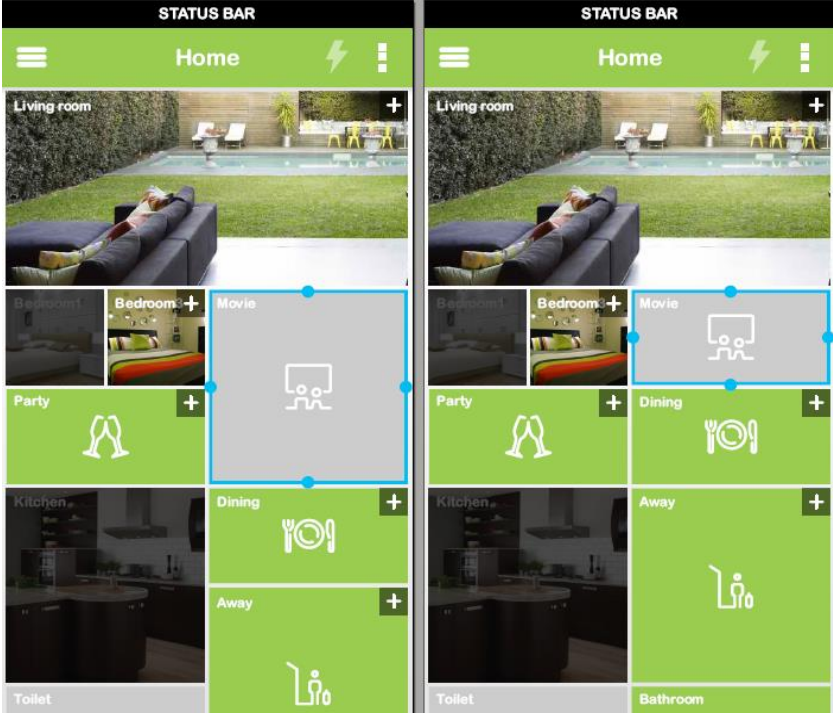

Morning scene to open curtain, turn off light and air-conditioner automatically to wake you up in comfort environment

Close curtain, switch on room lights and air-conditioner while bed time

Out of home control

You can control your home with ULTI anytime anywhere

Intuitive GUI

ULTI App is user-friendly for customer by different level of controls

Functional Level

Favorite Level

Room Level

ULTI GUI is simple to use with easy understand icon to represent different devices

DIY - Use your favorite picture to represent scene and re-size / re-locate icons for your App's home page

Simply click the “+” icon from the scene to fully control the parameter of its devices individually