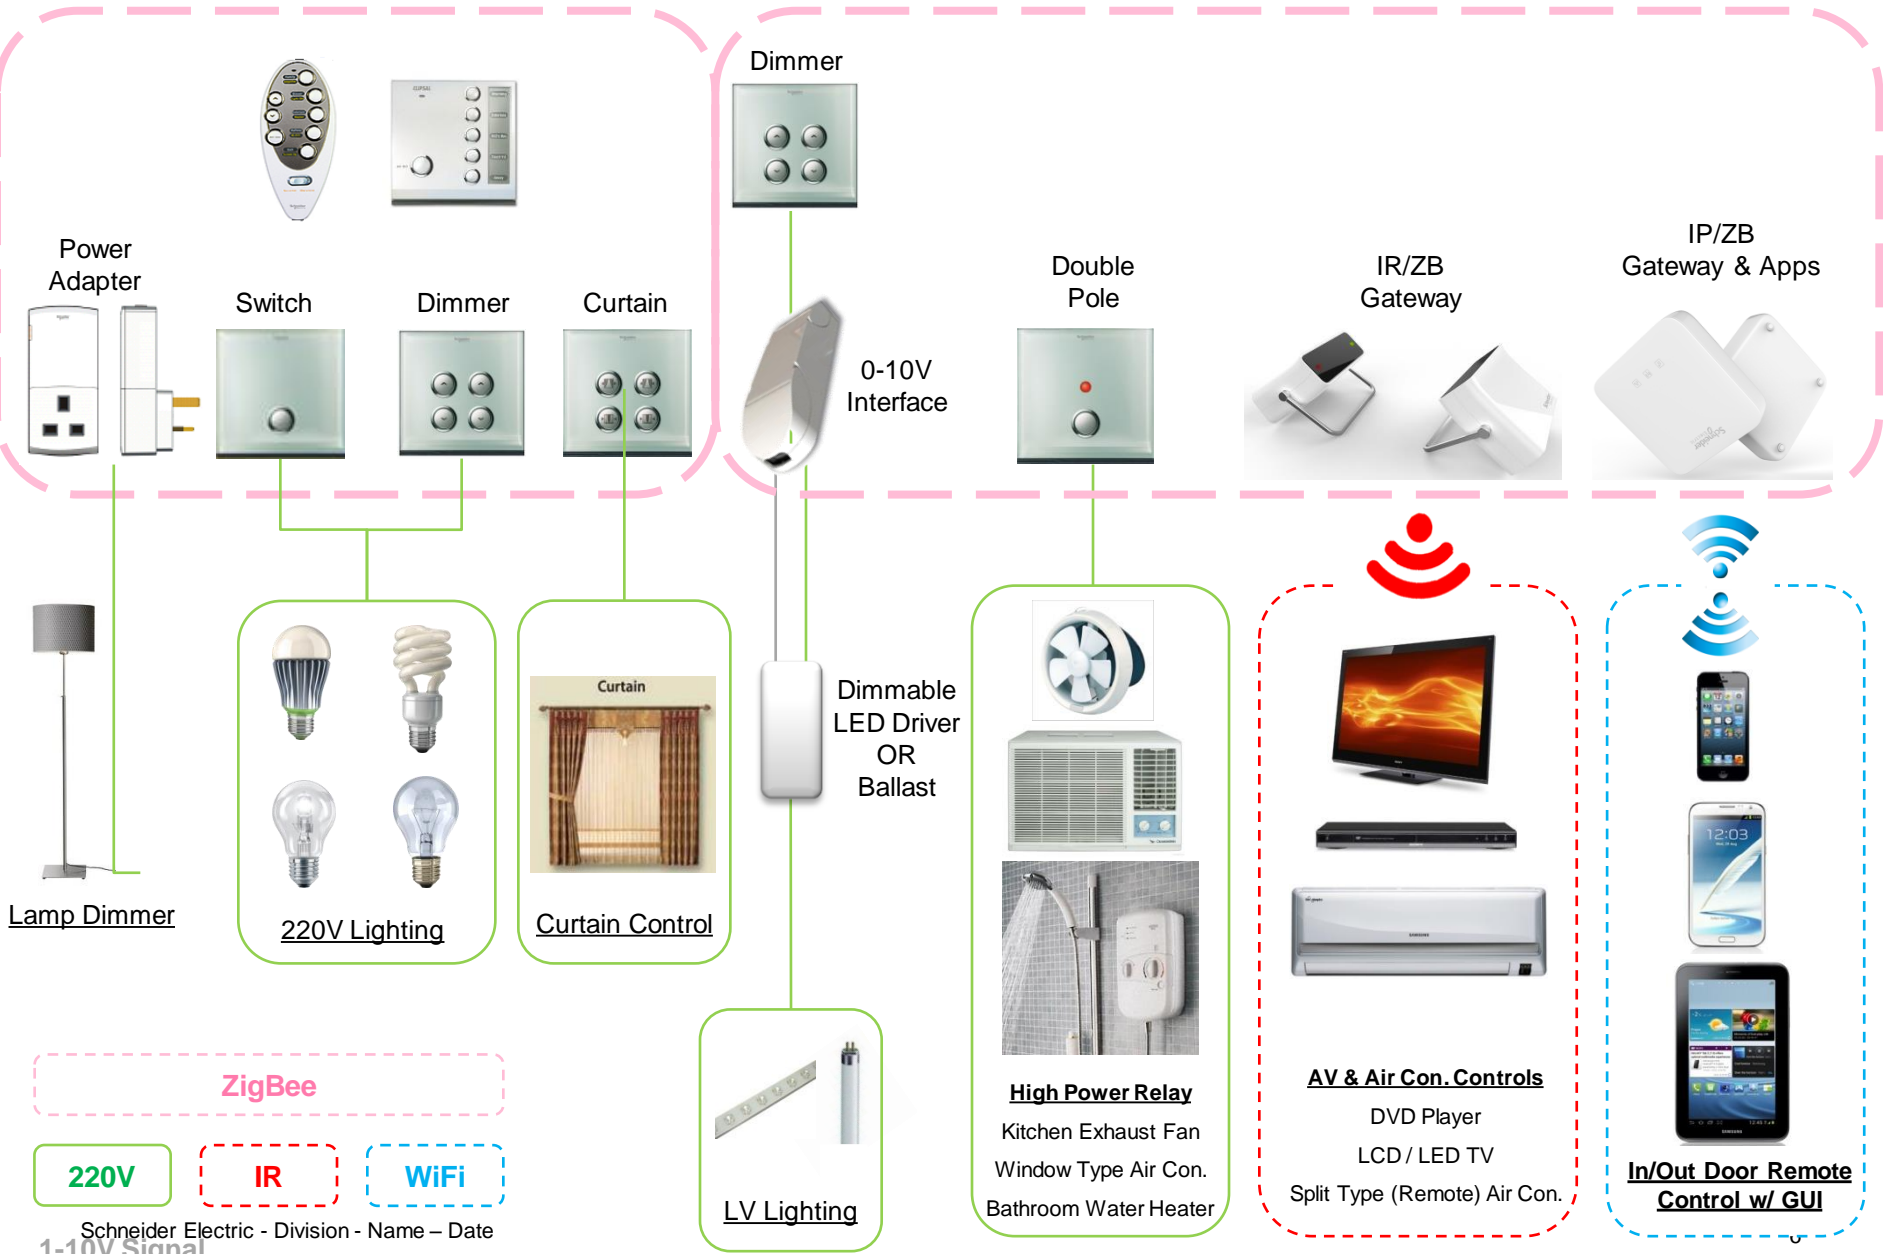

ULTI EZinstall3

A new Technology Platform for
Smart Home Control System

Easy installation

TruRetrofit installation

- Unlike other home control systems, you simply remove your original switch and upgrade to an EZinstall3 replacement
- 2-wire retrofit design requires no neutral wires, easy installation, without hassle on rewiring
- Enables the instant automation of older building

ZigBee wireless

- Uses ZigBee as wireless connection and control
- ZigBee's Peer-to-Peer wireless mesh networking standard with no virtually limitation in range and scalability
- No worry about the type of decorating materials that will affect the quality of remote control

Fully integrated home control

ULTI Smart Home Control System

Control

TV control

AC control

Light control

Scene control by simply one press on mobile GUI

SMC HK 上午10:24 76%

Morning scene to open curtain, turn off light and air-conditioner automatically to wake you up in comfort environment

Close curtain, switch on room lights and air-conditioner while bed time

Out of home control