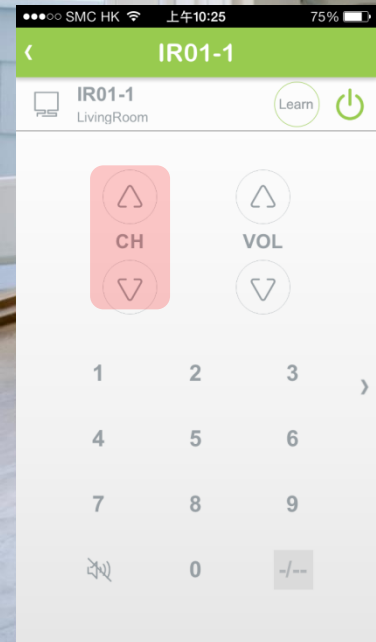

Romantic

Trigger

Devices

	1G-Dim LivingRoom	Power: On Level: 45%
	1G-SW BedRoom	Power: Off
	2G-Dim-01 DiningRoom	Power: Off Level: 100%
	2G-Dim-02-LED DiningRoom	Power: On Level: 100%
	Adpt01 DiningRoom	Power: Off
	Ctn01-1 LivingRoom	
	Ctn01-2 LivingRoom	

Change TV channel by simple one touch

Adjust air-conditioner temperature anytime anywhere

●●● SMC HK 上午10:25 75%

< IR02-1

IR02-1 LivingRoom Learn

Temperature

- 25° +

Fan Speed