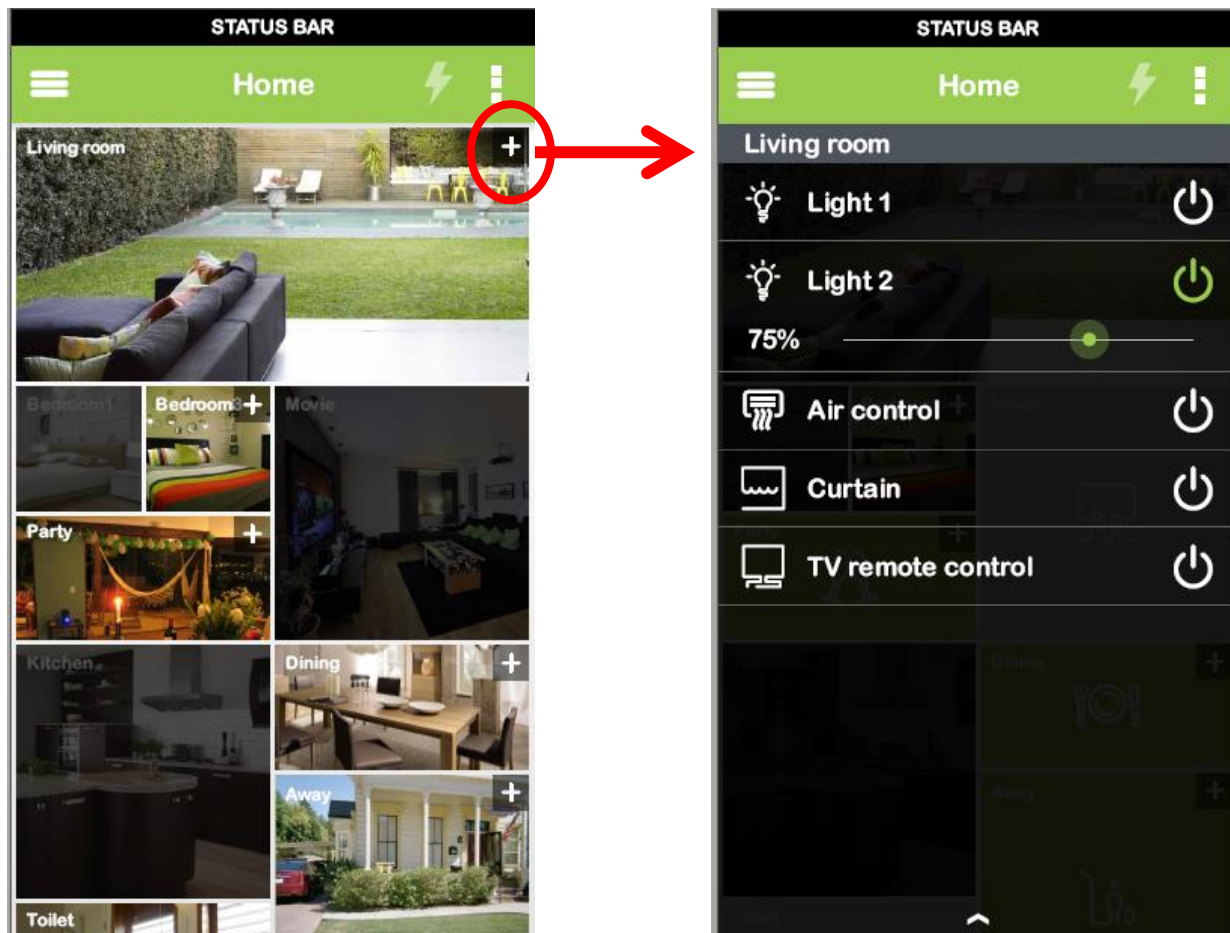

Morning scene to open curtain, turn off light and air-conditioner automatically to wake you up in comfort environment

Close curtain, switch on room lights and air-conditioner while bed time

Out of home control

You can control your home with ULTI anytime anywhere

Intuitive GUI

ULTI App is user-friendly for customer by different level of controls

Functional Level

Favorite Level

Room Level

ULTI GUI is simple to use with easy understand icon to represent different devices

DIY - Use your favorite picture to represent scene and re-size / re-locate icons for your App's home page

Simply click the “+” icon from the scene to fully control the parameter of its devices individually