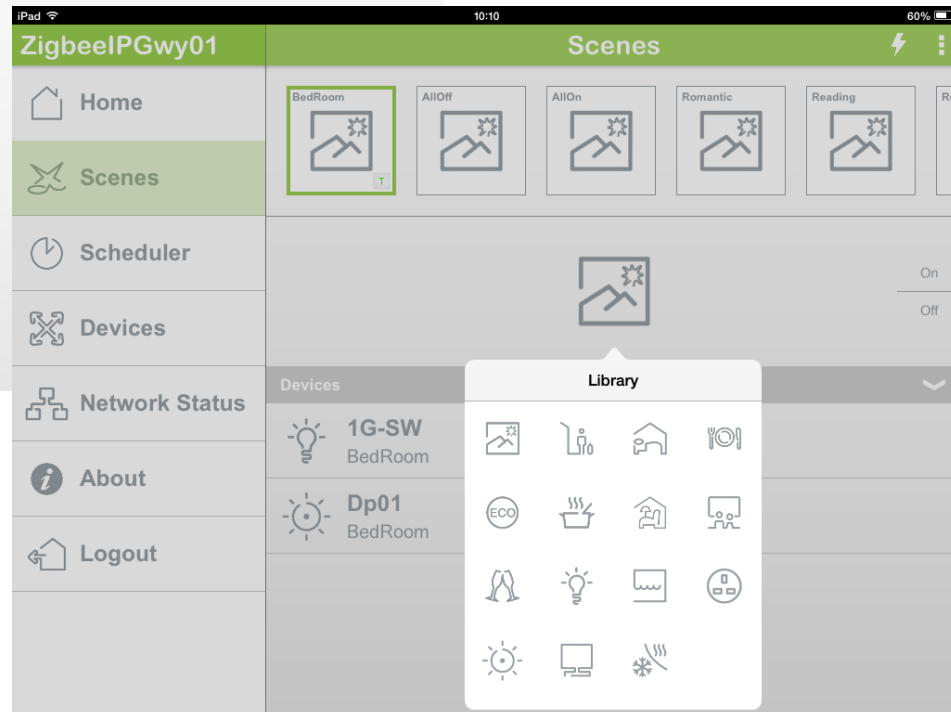

Auto | Low | Med | High

Green comfort

ULTI EZinstall3 allow you to set time scheduling function

Time scheduling offer optimal ambience enjoyment including lighting and air-conditioning when and where required, while automating energy saving

Morning scene to open curtain, turn off light and air-conditioner automatically to wake you up in comfort environment

Close curtain, switch on room lights and air-conditioner while bed time

Out of home control

You can control your home with ULTI anytime anywhere

Intuitive GUI

ULTI App is user-friendly for customer by different level of controls

Functional Level

Favorite Level

Room Level

ULTI GUI is simple to use with easy understand icon to represent different devices

DIY - Use your favorite picture to represent scene and re-size / re-locate icons for your App's home page

Simply click the “+” icon from the scene to fully control the parameter of its devices individually