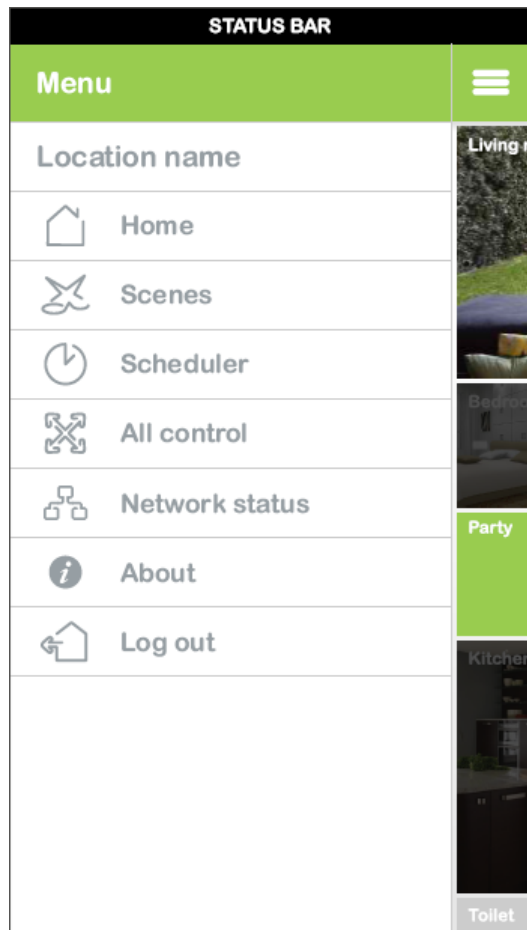

Morning scene to open curtain, turn off light and air-conditioner automatically to wake you up in comfort environment

Close curtain, switch on room lights and air-conditioner while bed time

Out of home control

You can control your home with ULTI anytime anywhere

Intuitive GUI

ULTI App is user-friendly for customer by different level of controls

Functional Level

Favorite Level

Room Level

ULTI GUI is simple to use with easy understand icon to represent different devices

DIY - Use your favorite picture to represent scene and re-size / re-locate icons for your App's home page

Simply click the “+” icon from the scene to fully control the parameter of its devices individually