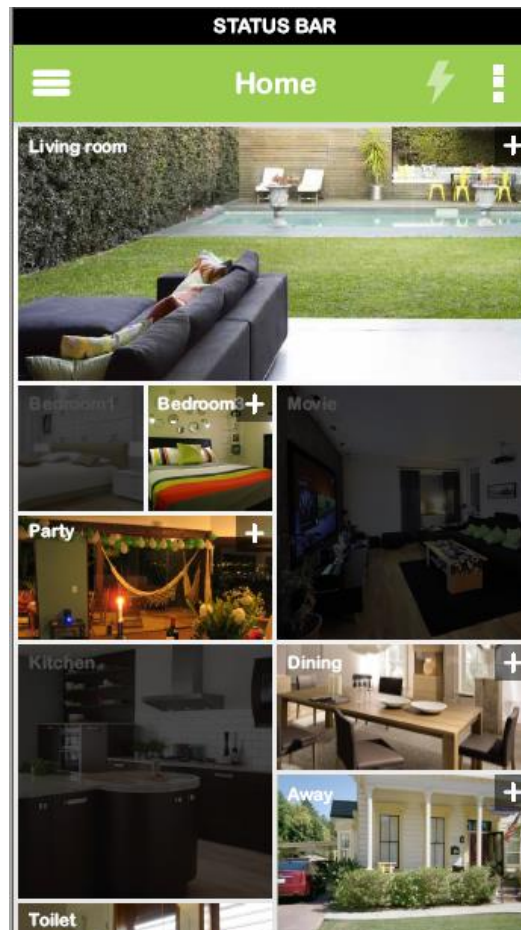

Morning scene to open curtain, turn off light and air-conditioner automatically to wake you up in comfort environment

Close curtain, switch on room lights and air-conditioner while bed time

Out of home control

You can control your home with ULTI anytime anywhere

Intuitive GUI

ULTI App is user-friendly for customer by different level of controls

Functional Level

Favorite Level

Room Level

ULTI GUI is simple to use with easy understand icon to represent different devices

DIY - Use your favorite picture to represent scene and re-size / re-locate icons for your App's home page

Simply click the “+” icon from the scene to fully control the parameter of its devices individually